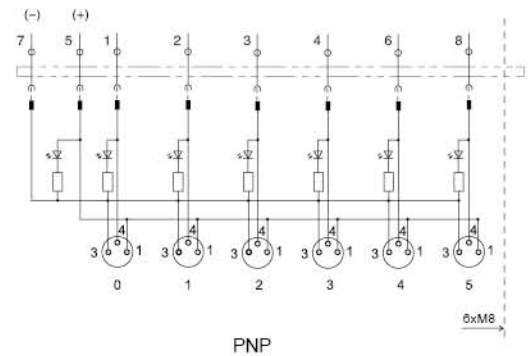

M8 分配器 DISTRIBUTION SYSTEMS

现场接线
Field-wireable
带插座
With the socket
4、6 端口螺钉
port screw
螺钉压接
Screw terminal

4 端口 Way

6 端口 Way

1 型号 Form

PNP 981400
NPN 981401

981600
981601

电路图
Circuit diagram

引脚定义:
Contact layout

Pin 1: (+)
Pin 3: (-)
Pin 4: (S1)

LED 显示: 电源 (绿)
LED indicator: green, power
信号 S1 (黄)
yellow, signal

M8 插孔 Female
3-pole

2 技术数据 Technical data

插头适用电缆直径
Homerun cable 6.0...8.0mm

订货号 Part No.