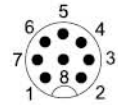

M8 分配器 DISTRIBUTION SYSTEMS

现场接线
Field-wireable
带插座
With the socket
4、6 端口螺钉
port screw
螺钉压接
Screw terminal

4 端口 Way

6 端口 Way

1 型号 Form

PNP 981400
NPN 981401

981600
981601

电路图
Circuit diagram

引脚定义:
Contact layout

Pin 1: (+)
Pin 3: (-)
Pin 4: (S1)

LED 显示: 电源 (绿)
LED indicator: green, power
信号 S1 (黄)
yellow, signal

M8 插孔 Female
3-pole

2 技术数据 Technical data

插头适用电缆直径
Homerun cable 6.0...8.0mm

订货号 Part No.