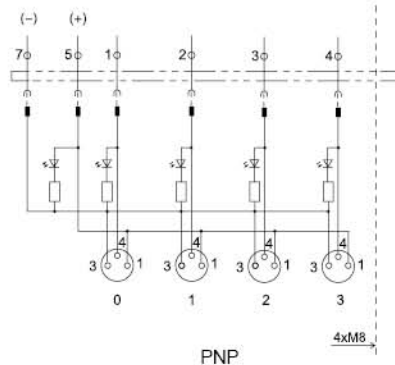

M8 分配器 DISTRIBUTION SYSTEMS

现场接线
Field-wireable
带插座
With the socket
4、6 端口螺钉
port screw
螺钉压接
Screw terminal

4 端口 Way

6 端口 Way

1 型号 Form

PNP 981400
NPN 981401

981600
981601

电路图
Circuit diagram

引脚定义:
Contact layout

Pin 1: (+)
Pin 3: (-)
Pin 4: (S1)

LED 显示: 电源 (绿)
LED indicator: green, power
信号 S1 (黄)
yellow, signal

M8 插孔 Female
3-pole

2 技术数据 Technical data

插头适用电缆直径
Homerun cable 6.0...8.0mm

订货号 Part No.