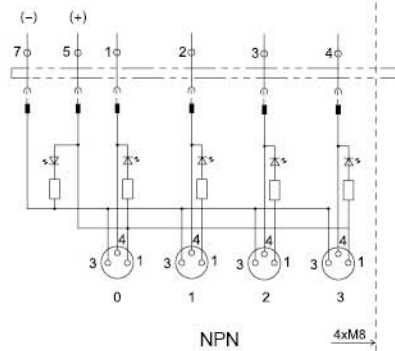

M8 分配器 DISTRIBUTION SYSTEMS

现场接线
Field-wireable
带插座
With the socket
4、6 端口螺钉
port screw
螺钉压接
Screw terminal

4 端口 Way

6 端口 Way

1 型号 Form

PNP 981400
NPN 981401

981600
981601

电路图
Circuit diagram

引脚定义:
Contact layout

Pin 1: (+)
Pin 3: (-)
Pin 4: (S1)

LED 显示: 电源 (绿)
LED indicator: green, power
信号 S1 (黄)
yellow, signal

M8 插孔 Female
3-pole

2 技术数据 Technical data

插头适用电缆直径
Homerun cable 6.0...8.0mm

订货号 Part No.