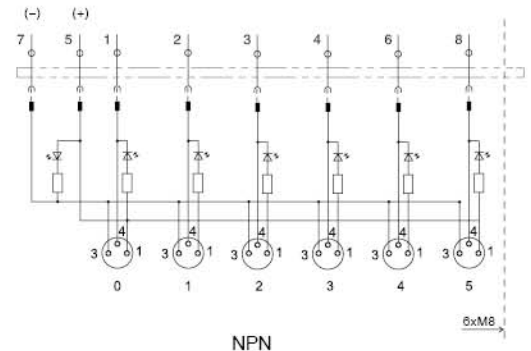

M8 分配器 DISTRIBUTION SYSTEMS

现场接线
Field-wireable
带插座
With the socket
4、6 端口螺钉
port screw
螺钉压接
Screw terminal

4 端口 Way

6 端口 Way

1 型号 Form

PNP 981400
NPN 981401

981600
981601

电路图
Circuit diagram

引脚定义:
Contact layout

Pin 1: (+)
Pin 3: (-)
Pin 4: (S1)

LED 显示: 电源 (绿)
LED indicator: green, power
信号 S1 (黄)
yellow, signal

M8 插孔 Female
3-pole

2 技术数据 Technical data

插头适用电缆直径
Homerun cable 6.0...8.0mm

订货号 Part No.