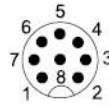

M8 分配器 DISTRIBUTION SYSTEMS

现场接线
Field-wireable
带插座
With the socket
4、6 端口螺钉
port screw
螺钉压接
Screw terminal

4 端口 Way

6 端口 Way

1 型号 Form

PNP 981400
NPN 981401

981600
981601

电路图
Circuit diagram

引脚定义:
Contact layout

Pin 1: (+)
Pin 3: (-)
Pin 4: (S1)

LED 显示: 电源 (绿)
LED indicator: green, power
信号 S1 (黄)
yellow, signal

M8 插孔 Female
3-pole

2 技术数据 Technical data

插头适用电缆直径
Homerun cable 6.0...8.0mm

订货号 Part No.