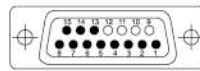

# M8 分配器 DISTRIBUTION SYSTEMS

现场接线  
Field-wireable

带插座  
With the socket

8、12 端口焊接或压接  
port welding or pressure

8 端口 Way

12 端口 Way

## 1 型号 Form

PNP 981800  
NPN 981801

982200  
982201

电路图  
Circuit diagram

针脚定义:  
Contact layout

Pin 1: (+)  
Pin 3: (-)  
Pin 4: (S1)

LED 显示: 电源 (绿)  
LED indicator: green, power  
信号 S1 (黄)  
yellow, signal