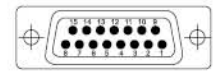

# M8 分配器 DISTRIBUTION SYSTEMS

现场接线  
Field-wireable

带插座  
With the socket

8、12 端口焊接或压接  
port welding or pressure

8 端口 Way

12 端口 Way

## 1 型号 Form

PNP 981800  
NPN 981801

982200  
982201

电路图  
Circuit diagram

针脚定义:  
Contact layout

Pin 1: (+)  
Pin 3: (-)  
Pin 4: (S1)

LED 显示: 电源 (绿)  
LED indicator: green, power  
信号 S1 (黄)  
yellow, signal